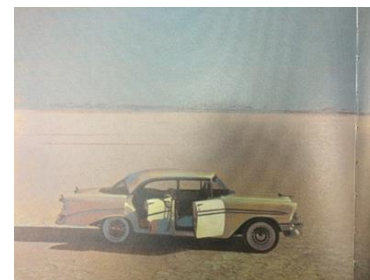

On loan from Hector Puig

**Orange Blossom Special**

1979

Support: 16 x 20 in. (40.6 x 50.8 cm)

Sheet size: 11 1/2 x 15 1/4 in. (29.2 x 38.7 cm)

Image: 8 3/8 x 12 3/8 in. (21.3 x 31.4 cm)

2008.11.1.12

Gift of Evon Streetman