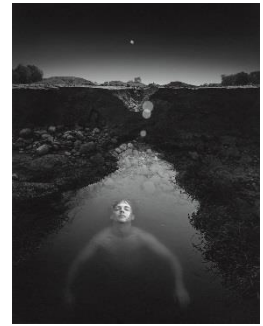

Self-Portrait as Dreaming Man

Multiple-negative silver print, 1979 (third printing)

11" x 14", signed en verso

On loan from the artist