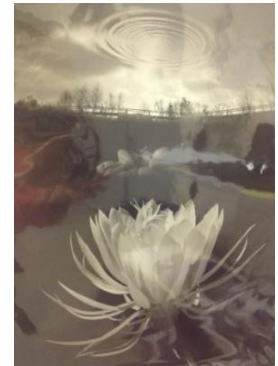

Untitled (Secret Space of Dreams), 2015, 19"x13-3/4"
Combined Gelatin Silver Print
On loan from the artist