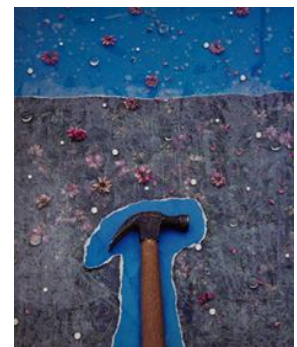

**Landscape for Harold**

Silver-dye bleach print [Cibachrome]

1994

sheet: 50 x 40 in. (127 x 101.6 cm)

frame: 59 3/4 x 49 3/4 in. (151.8 x 126.4 cm)

1995.16.6

Partial gift of the artist with additional support provided by an anonymous donor