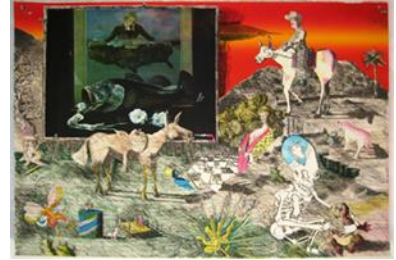

Robert Fichter (American, b. 1939)

Bones Sez to Baby Gene Pool "It's Just Like Life Flashing Before Your Eyes"

1982

Lithograph with offset photolithography, Print Research Facility, School of Art, Arizona State University

image/paper: 22 1/4 x 30 in. (56.5 x 76.2 cm)

mat: 30 x 36 in. (76.2 x 91.4 cm)

2008.9.13

Gift of Robert and Nancy Fichter

These prints are given in honor of my University of Florida teachers: Ken Kerlake, Jerry Uelsmann and Jack Nicholson without whose support and encouragement I would not have continued to make pictures.