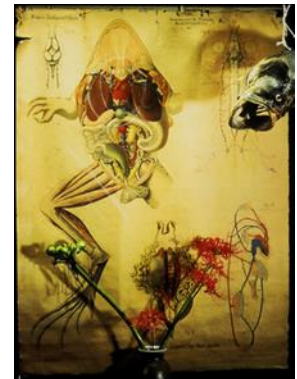

**Hummer**

Polaroid, Taken at the Polaroid 20x24 Studio, Cambridge, MA

1978

image: 24 x 20 1/2 in. (61 x 52.1 cm)

mat: 30 x 24 in. (76.2 x 61 cm)

2008.9.10

Gift of Robert and Nancy Fichter

These prints are given in honor of my University of Florida teachers: Ken Kerslake, Jerry Uelsmann and Jack Nicholson without whose support and encouragement I would not have continued to make pictures.

**Frog Anatomy**

1980

Cibachrome

On loan from artist

**Untitled (w/ red tie around tree)**

2014

Photosynthogram (iPhone collage)

On loan from artist