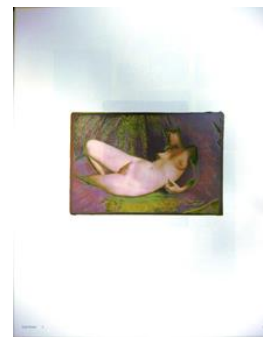

Untitled

1975

Photo-lithograph

sheet : 16 x 20 in. (40.6 x 50.8 cm)

2009.34.13

Gift of Robert and Nancy Fichter