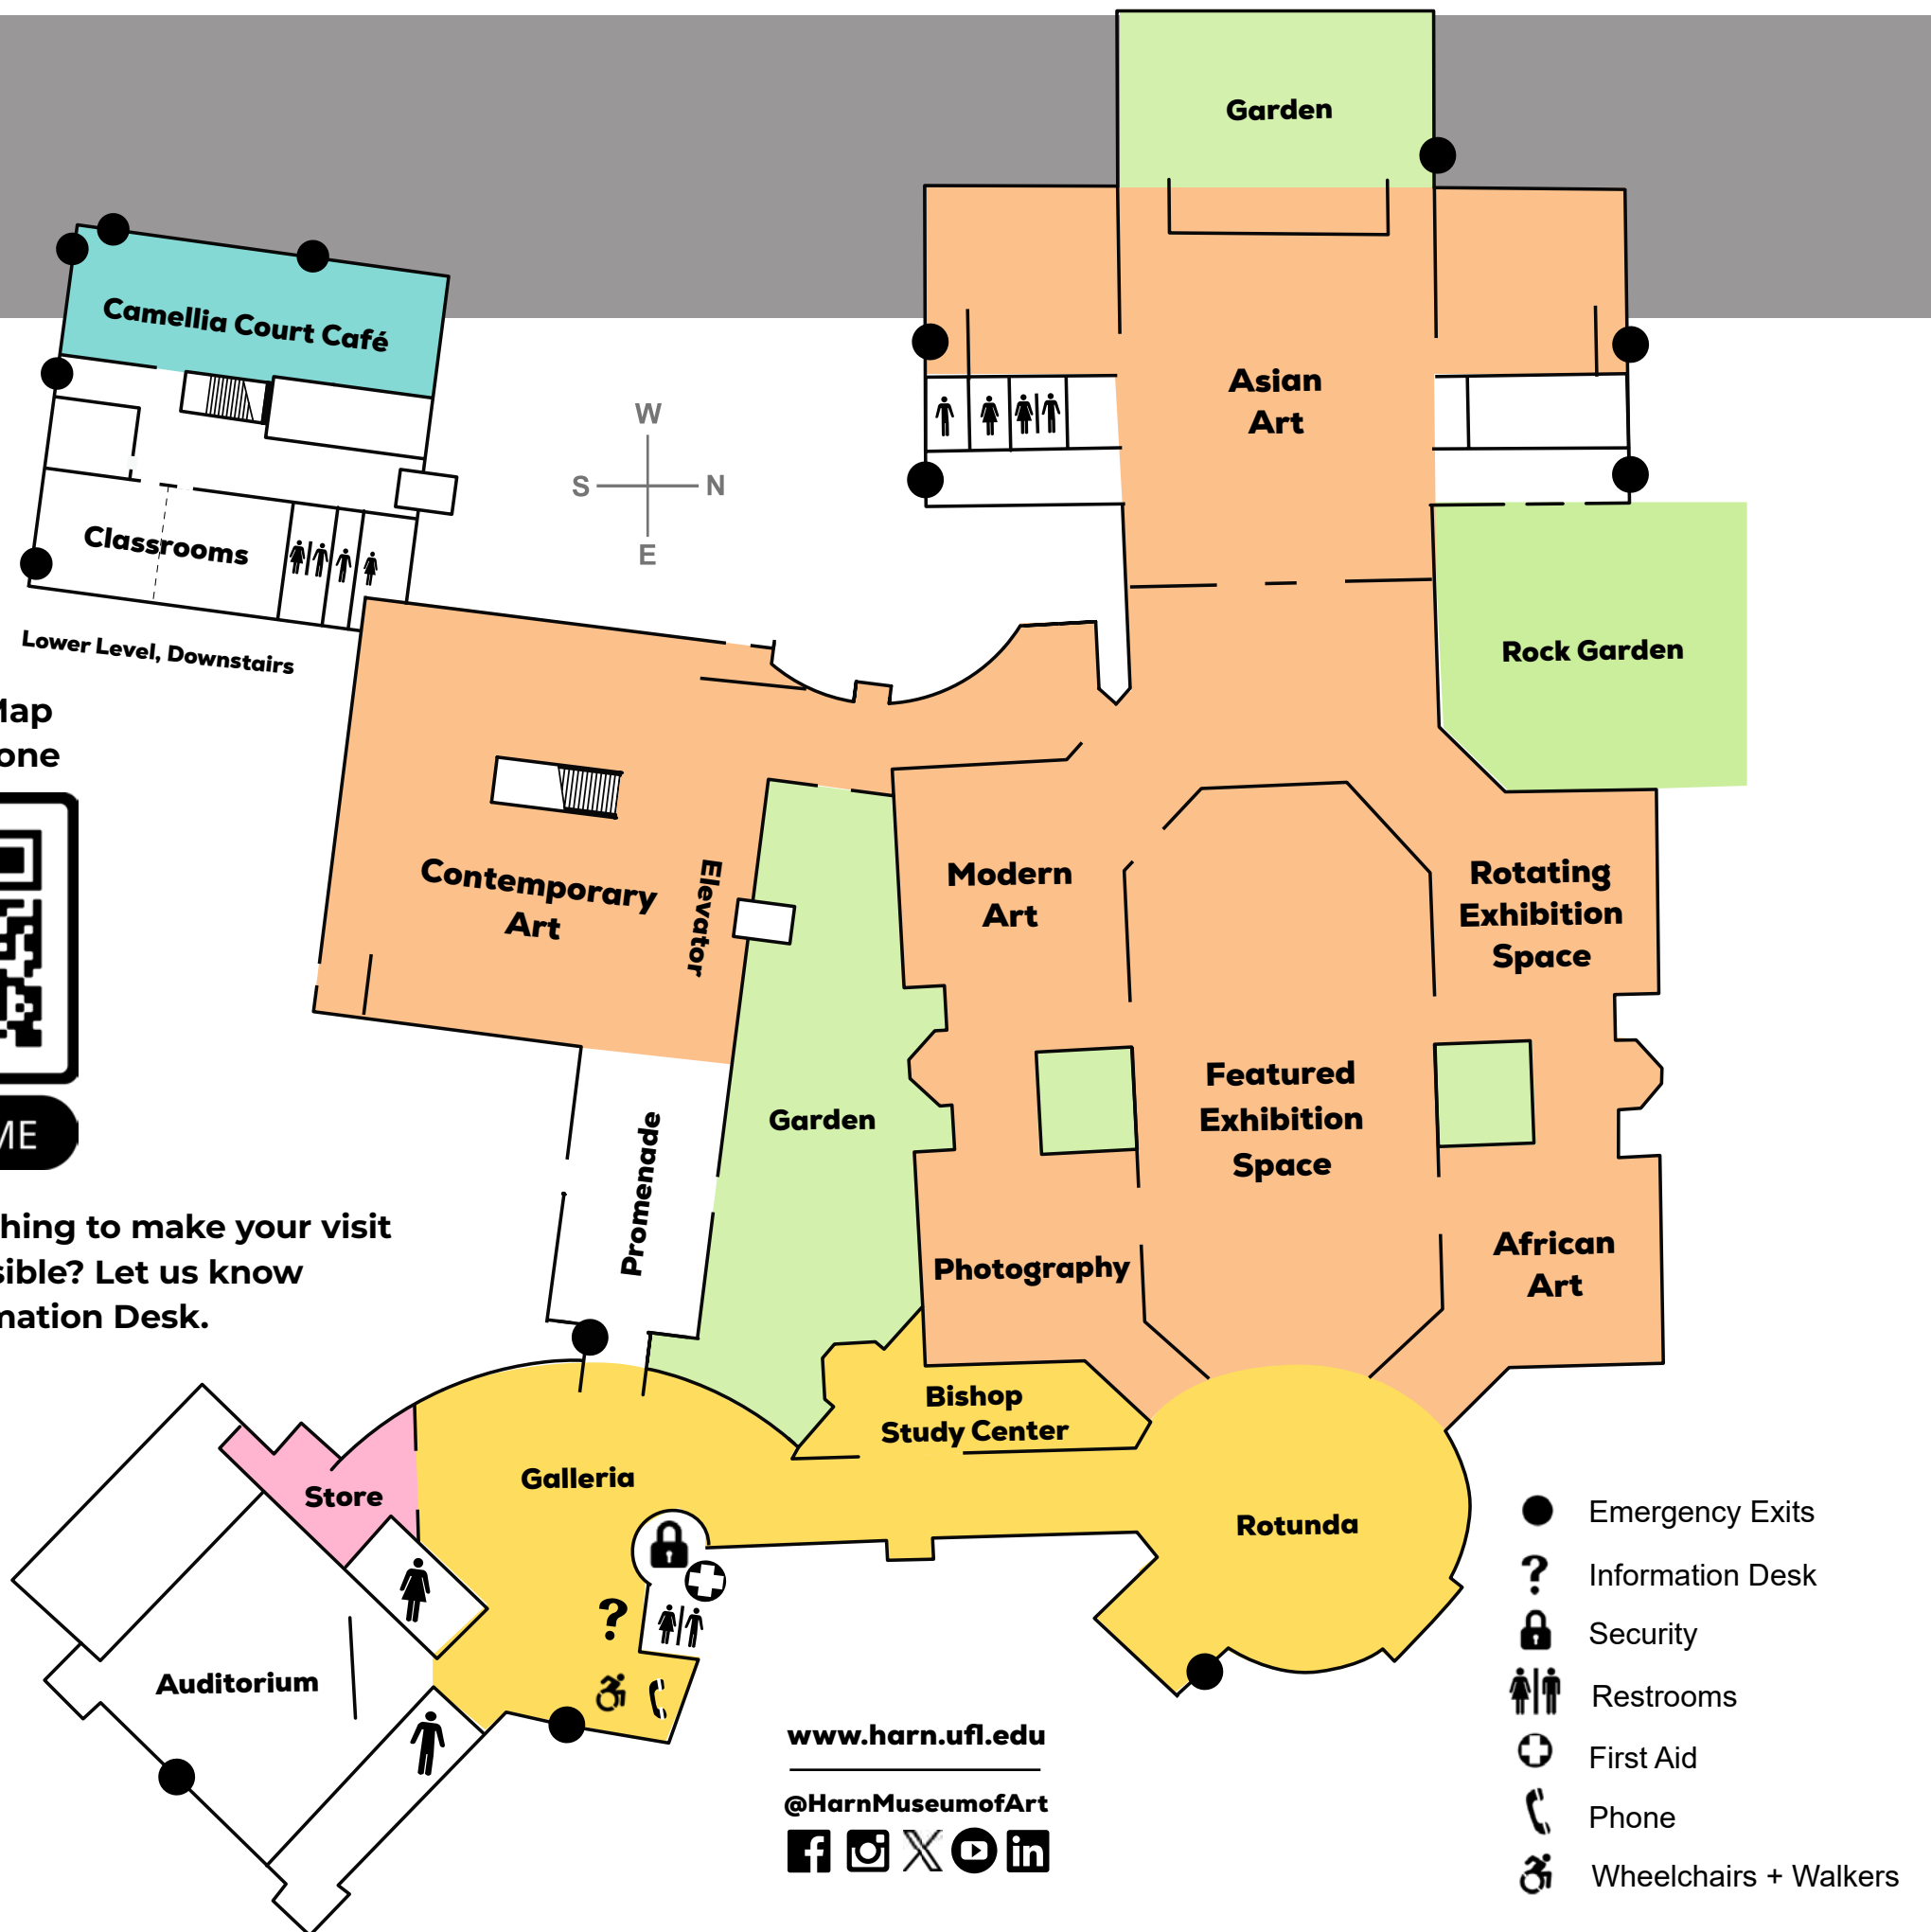

MAP

HARN MUSEUM OF ART

Art Exhibitions

Gardens

Lounge + Learn

Cafe

Store

While You Are Here

- Please don't touch the art.
- Scan the QR Code to access the map online.
- Selfies are great! Stop at one of our selfie spots.
- Say hi to a guard.
- Stop at a work that grabs you.
- Walk past the ones that don't.
- Pick favorites.
- Stay for a little while.
- Make a day of it.
- Browse the store.
- Take a break in the café.
- Sketch what you see (pencil only, its a thing).
- You don't have to think everything is beautiful.
- Bring your friends, family, first date.
- Talk to others about what you see.
- Bring ear buds to listen to music.
- View additional content online at <https://harn.stqry.app>

View the Map on your Phone

SCAN ME

Need something to make your visit more accessible? Let us know at the Information Desk.

www.harn.ufl.edu

@HarnMuseumofArt

- Emergency Exits
- ? Information Desk
- 🔒 Security
- 🚻 Restrooms
- 🏥 First Aid
- ☎ Phone
- ♿ Wheelchairs + Walkers